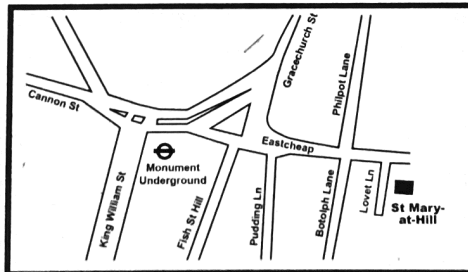

SUNDAY 28th – LENT 3

11.00 Choral Eucharist (English)
18.30 Lenten Choral Vespers (see box overleaf)

MARCH

SUNDAY 6th – LENT 4

11.00 Choral Eucharist (English)
14.00 Holy Eucharist (Swahili)

SUNDAY 13th – LENT 5

11.00 Choral Eucharist (English)

SUNDAY 20th – PALM SUNDAY

11.00 Choral Eucharist (English)
14.00 Service of the Word (Swahili)

THURSDAY 24th – MAUNDY THURSDAY

18.30 Maundy Thursday Liturgy

FRIDAY 25th – GOOD FRIDAY

11.00 Good Friday Liturgy

SATURDAY 26th – EASTER EVE

20.00 Easter Vigil: Liturgy of Light

SUNDAY 27th – EASTER DAY

11.00 Choral Eucharist (English)

SPECIAL CHORAL SERVICES

SUNDAY 31 JANUARY AT 18.30

Bach Choral Vespers
with J.S.Bach Cantata BWV 81,
'Jesus schläft, was soll ich hoffen'

The City Bach Collective
Hazel Brooks leader
(www.citybachcollective.org.uk)

SUNDAY 28 FEBRUARY AT 18.30

Compline/Tenebrae for Lent
with a cappella music by Purcell
Erik Eichelberger director

Admission free (retiring collection)

ST ANNE'S LUTHERAN CHURCH AT ST MARY-AT-HILL

*A house of prayer for all nations
A multi-lingual, multi-ethnic, multi-national congregation
with more than thirty nationalities represented*

- Eucharistic worship opportunities in English & Swahili
- Lutheran Bach Vespers and other special choral services
- Sunday School & Study Groups
- More than 40 concerts hosted each year
- Annual Bach Festival since 1996

ST MARY-AT-HILL

Lovat Lane near Monument
London EC3R 8EE