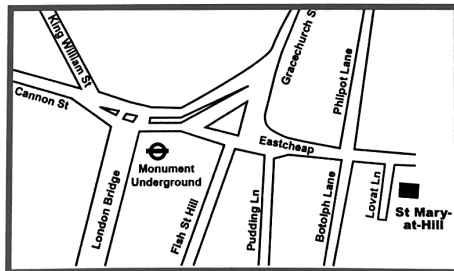

The City Bach Collective

Hazel Brooks leader & director
www.citybachcollective.org.uk

(admission free, retiring collection)

LUTHERAN SERVICES AND CONCERTS

at

ST MARY-AT-HILL

Lovat Lane near Monument
London EC3R 8EE